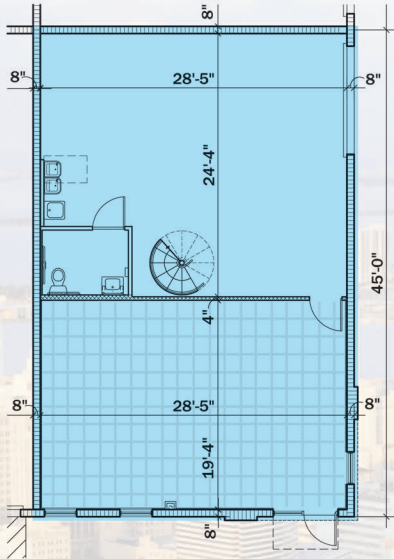

Bay Type "C" **1/8"**
Building "C"

731 Sq. Ft. Warehouse
600 Sq. Ft. Office
600 Sq. Ft. Mezzanine
1,931 Total Sq. Ft.