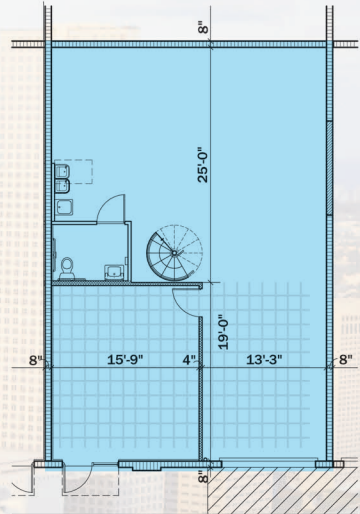

Bay Type "A" **1/8"**
Building "C"

1,050 Sq. Ft. Warehouse
300 Sq. Ft. Office
300 Sq. Ft. Mezzanine
1,650 Total Sq. Ft.